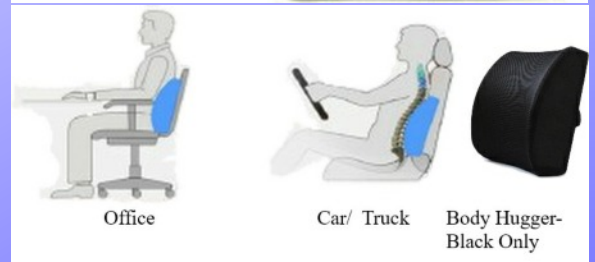

Body Hugger

Lumbar Support Cushion

Designed for Total Support

This Quality back support is made from closed cell injection moulding and is supplied with a washable removable fabric cover. The Body Hugger is designed to give you full medial and lateral support, whilst sitting.

Annoying backache and fatigue will be reduced.

Reduces Work Fatigue

Reduces Work Fatigue from incorrect posture, whilst sitting and encourages good seating position. Tiredness will give us a tendency to slump, depriving the spine of its correct curvature.

The Body Hugger encourages you to posture yourself correctly.

Improve Posture

Every driver, every passenger, every worker deserves a good quality Lumbar Backrest

Product Code BH 1000

Recommended for · Office · Car or Truck
· Home · Boat · Wheelchair and Others